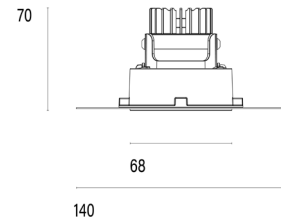

101 06 002105.023

Model

Name	Mono 060 Trimless Type 1 Recessed Downlighter
Finish	Structured Black
Area	Indoor

System

Power (Luminaire)	6.8W
Power (System)	8W
Voltage	240V-AC
Optics	Rotationally Symmetrical Direct 60°
Colour Temperature	3000°K
Luminous Flux	672lm
TM30	Rf95 Rg103
CRI	Ra98
Lumen Maintenance	L90 B10 50000hrs
Chromacity	<3 McAdam Step Ellipse
Articulation	Fixed
Cut-Out	Round 85mm x 100mm Depth
Ingress Protection	IP44
Control Device	Remote DALI (Included)
Class	III